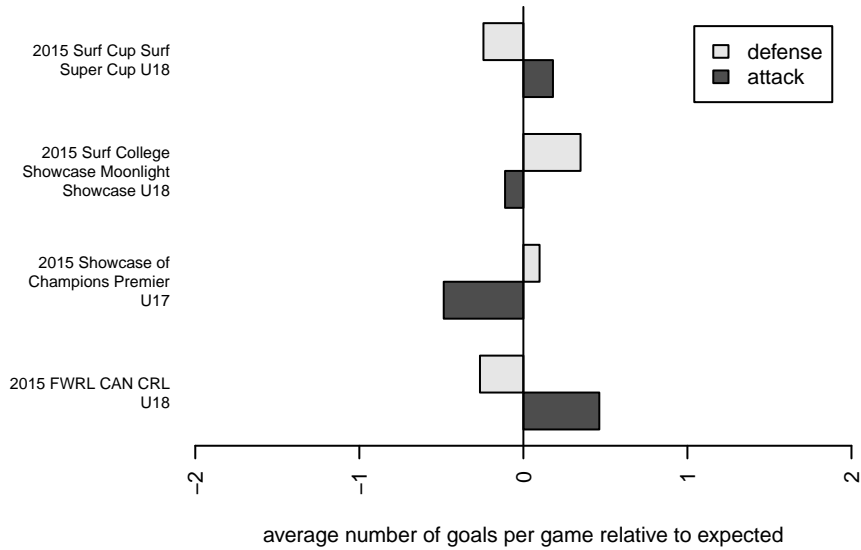

Venues played:  
 2015 Showcase of Champions Premier U17  
 2015 Surf Cup Surf Super Cup U18  
 2015 FWRL CAN CRL U18  
 2015 Surf College Showcase Moonlight Showc

**Juventus SC Zebre G97**  
 Dots are actual minus expected GF (blue circles) and GA (red triangles).  
 Blue line is smoothed change in attack strength. Red is smoothed change in defense strength.

**attack and defense variance (black dot)  
relative to other teams  
and top 10 in region**

**attack and defense rating  
relative to others at age  
and all opponents in last 13 months**

**attack and defense rating  
relative to others at age  
and all opponents in last 13 months**

**Performance relative to 13 month average**

**Performance relative to 13 month average**

Distribution of opponents  
 Red = Lose zone, Blue = Win zone, Green = Even  
 Black line separates win/lose zones